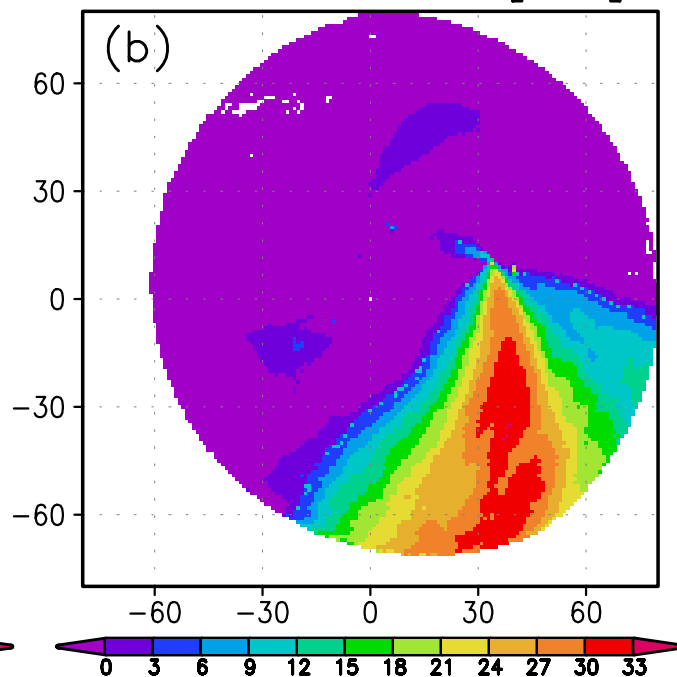

BIST ZE AVERAGE [dBZ]